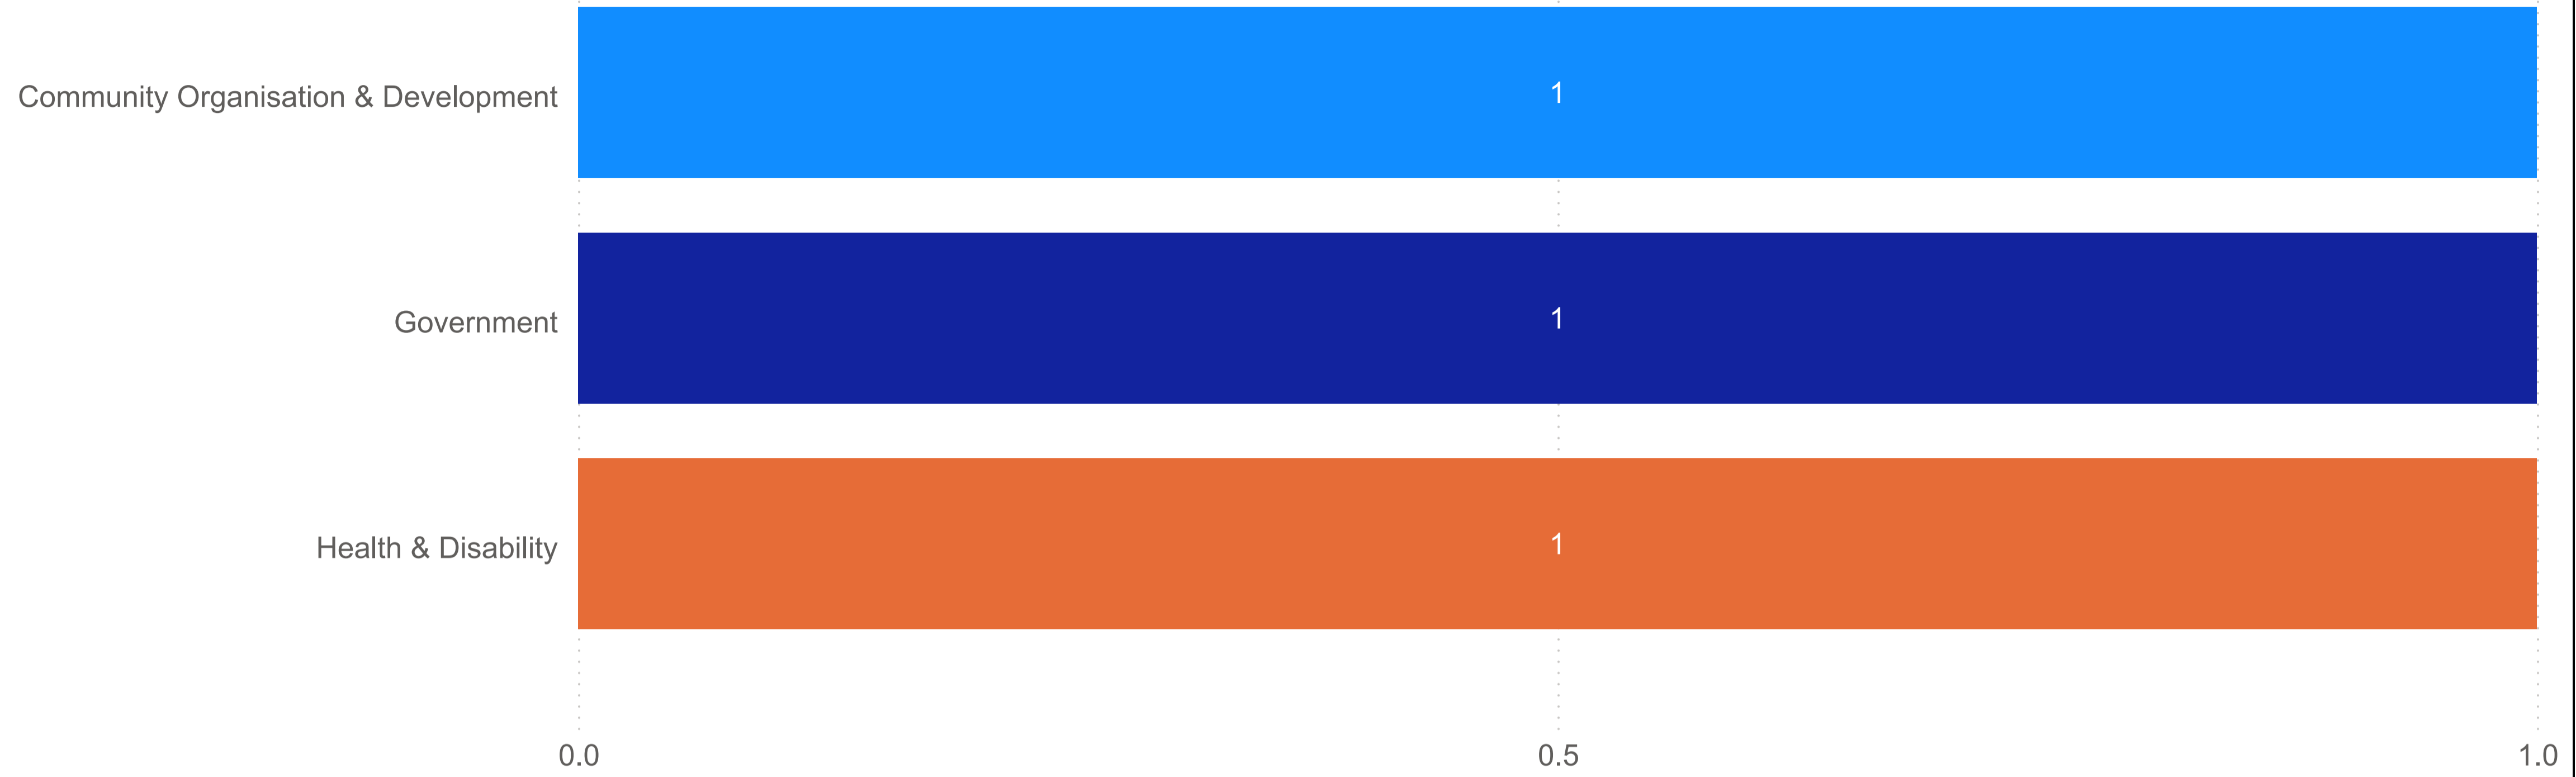

Yalata Council - Organisation count by Primary Category (FY 2021 - 2022)

% Sessions by Primary Category

- Community Organisation & Development
- Government
- Health & Disability

Yalata Council - Sessions by Organisation (FY 2021 - 2022)

% Sessions by Organisation

FY 2021-2022

Primary Category, Organisation

- ▶ Community Organisation & Development
- ▶ Government
- ▶ Health & Disability

Organisation	Sum of Sessions
Police Station - Yalata	220
Tullawon Health Service	3
Yalata Community Council	0
Total	223