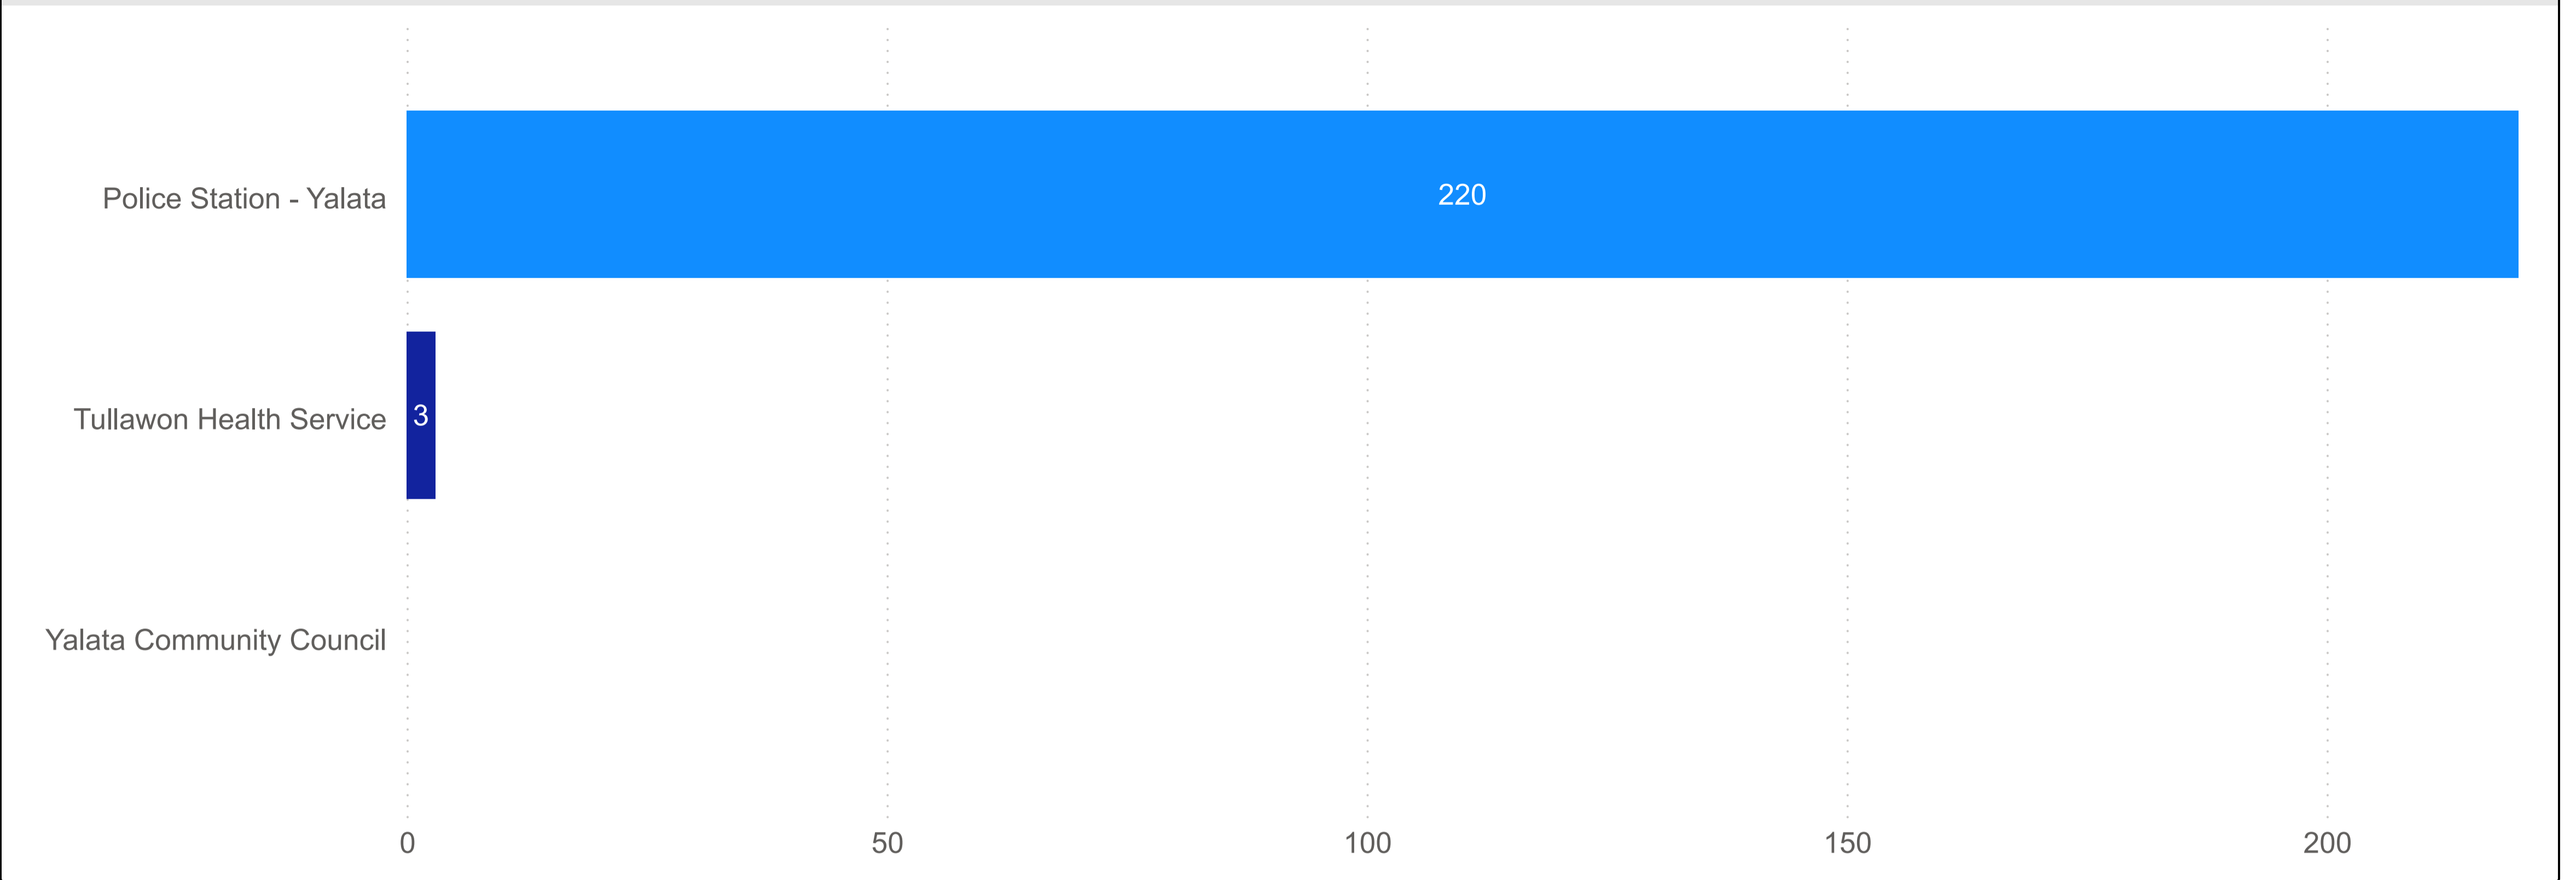

Yalata Council - Organisation count by Primary Category (FY 2021 - 2022)

% Sessions by Primary Category

- Community Organisation & Development
- Government
- Health & Disability

Yalata Council - Sessions by Organisation (FY 2021 - 2022)

% Sessions by Organisation

FY 2021-2022

Primary Category, Organisation

- ▶ Community Organisation & Development
- ▶ Government
- ▶ Health & Disability

Organisation	Sum of Sessions
Police Station - Yalata	220
Tullawon Health Service	3
Yalata Community Council	0
Total	223