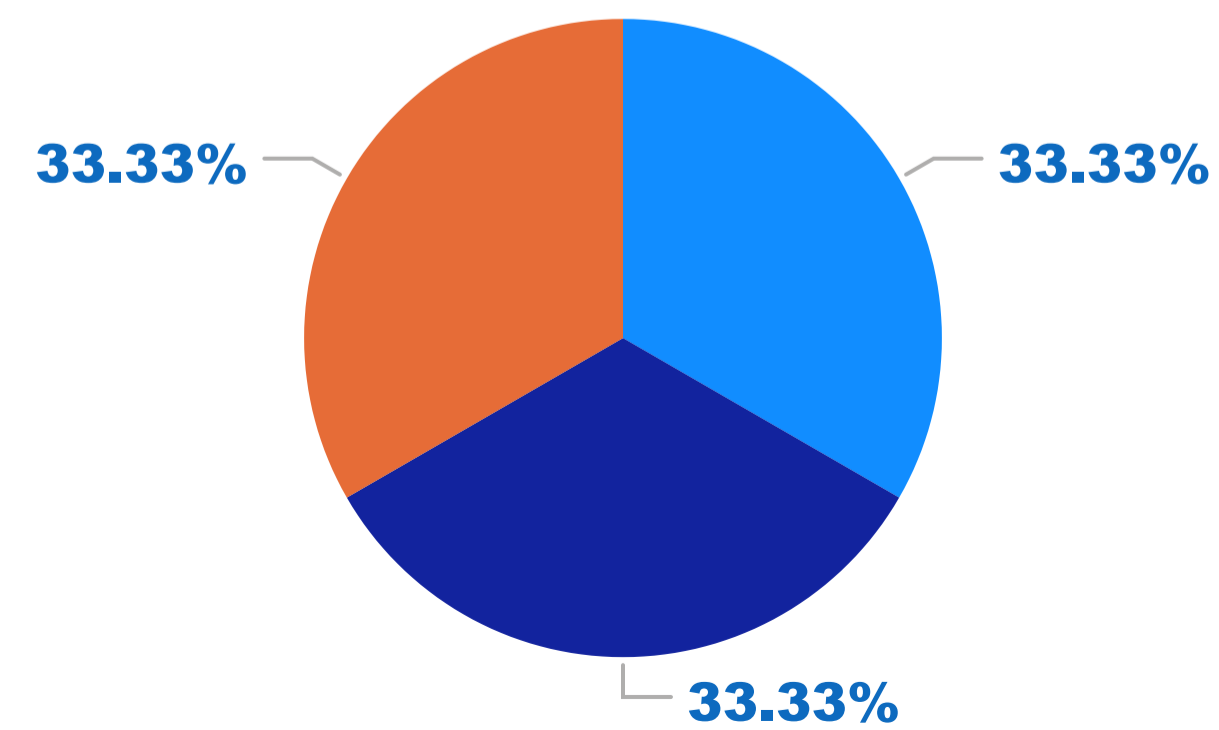

Yalata Council - Organisation count by Primary Category (FY 2021 - 2022)

% Sessions by Primary Category

- Community Organisation & Development
- Government
- Health & Disability

Yalata Council - Sessions by Organisation (FY 2021 - 2022)

% Sessions by Organisation

FY 2021-2022

Primary Category, Organisation

- ▶ Community Organisation & Development
- ▶ Government
- ▶ Health & Disability

Organisation	Sum of Sessions
Police Station - Yalata	220
Tullawon Health Service	3
Yalata Community Council	0
Total	223